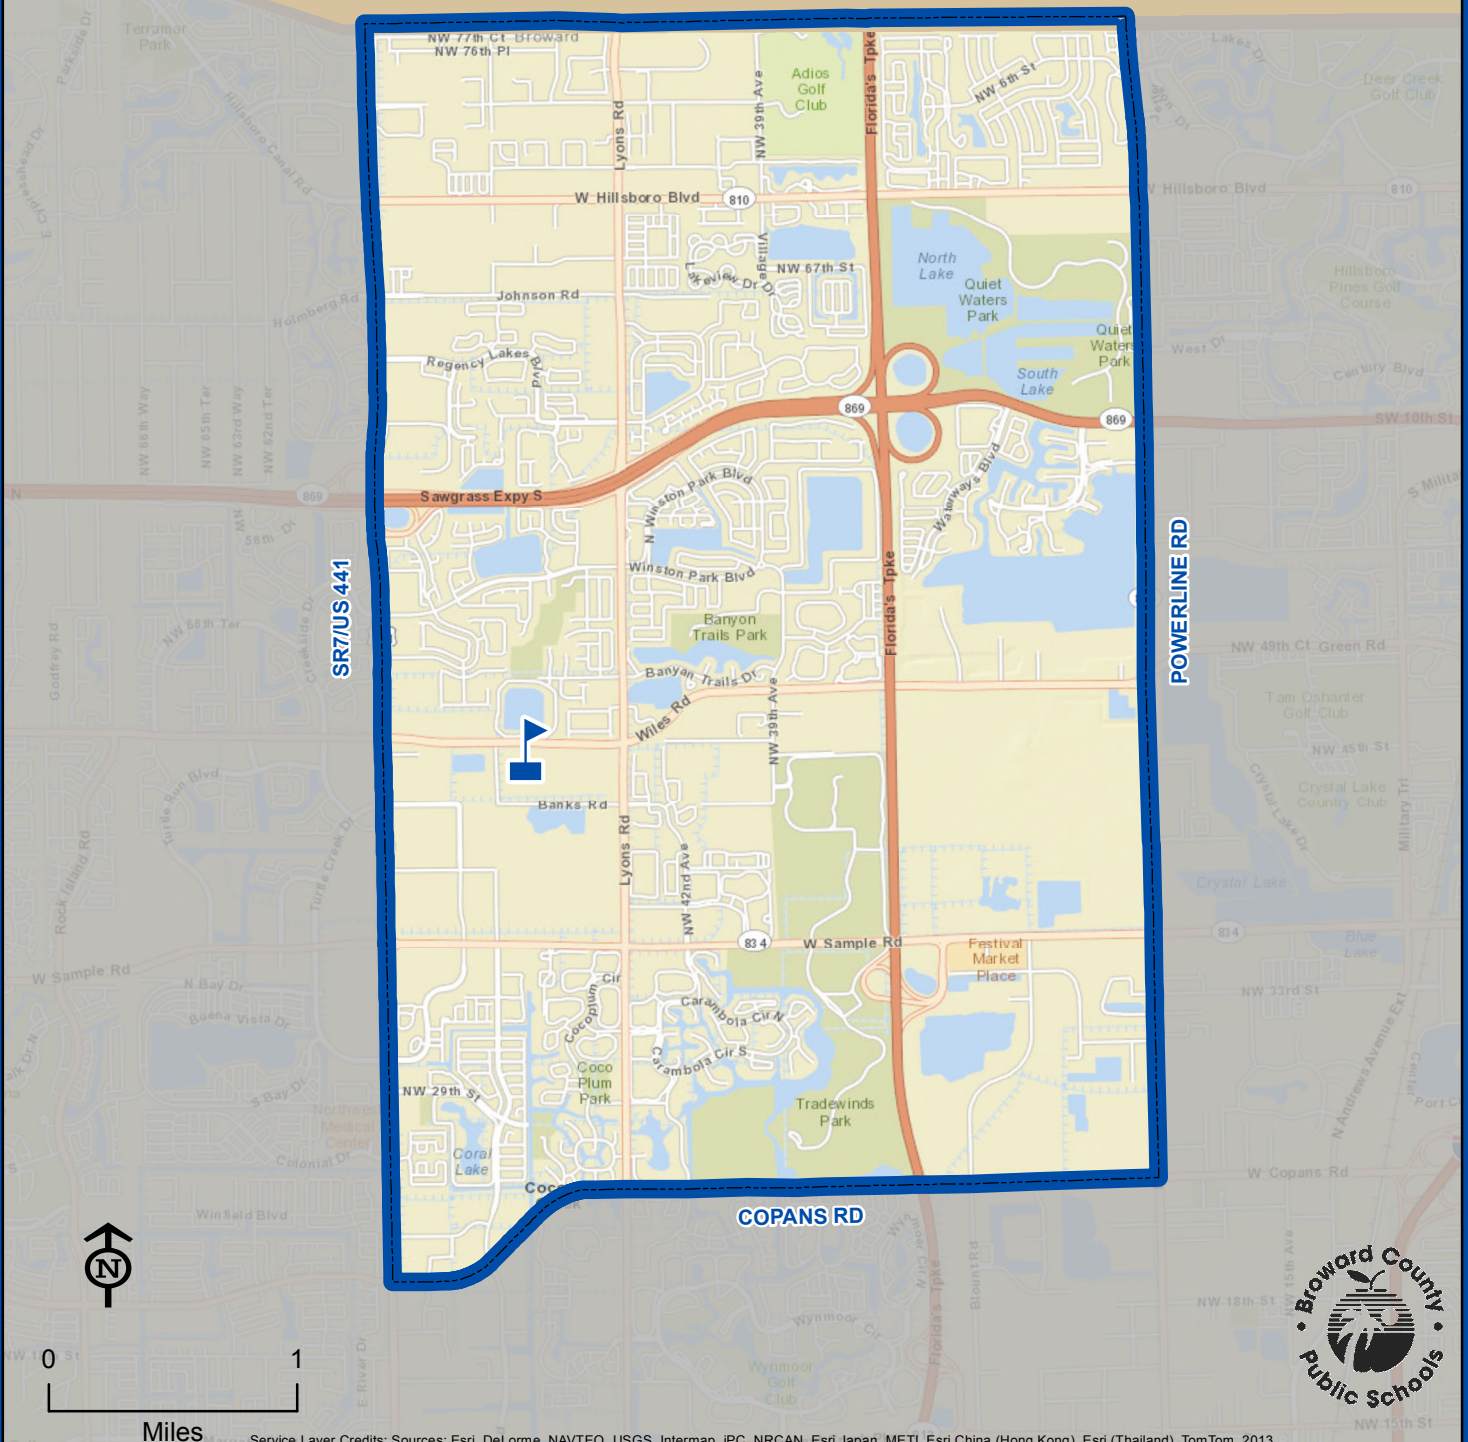

MONARCH HIGH SCHOOL

5050 WILES ROAD
COCONUT CREEK, FLORIDA 33073
754-322-1400

BROWARD/PALM BEACH COUNTY LINE

SR7/US 441

POWERLINE RD

MONARCH

COPANS RD

Service Layer Credits: Sources: Esri, DeLorme, NAVTEQ, USGS, Intermap, IPC, NRCAN, Esri Japan, METI, Esri China (Hong Kong), Esri (Thailand), TomTom, 2013

THIS MAP IS FOR CONCEPTUAL PURPOSES ONLY AND SHOULD NOT BE USED FOR LEGAL BOUNDARY DETERMINATIONS